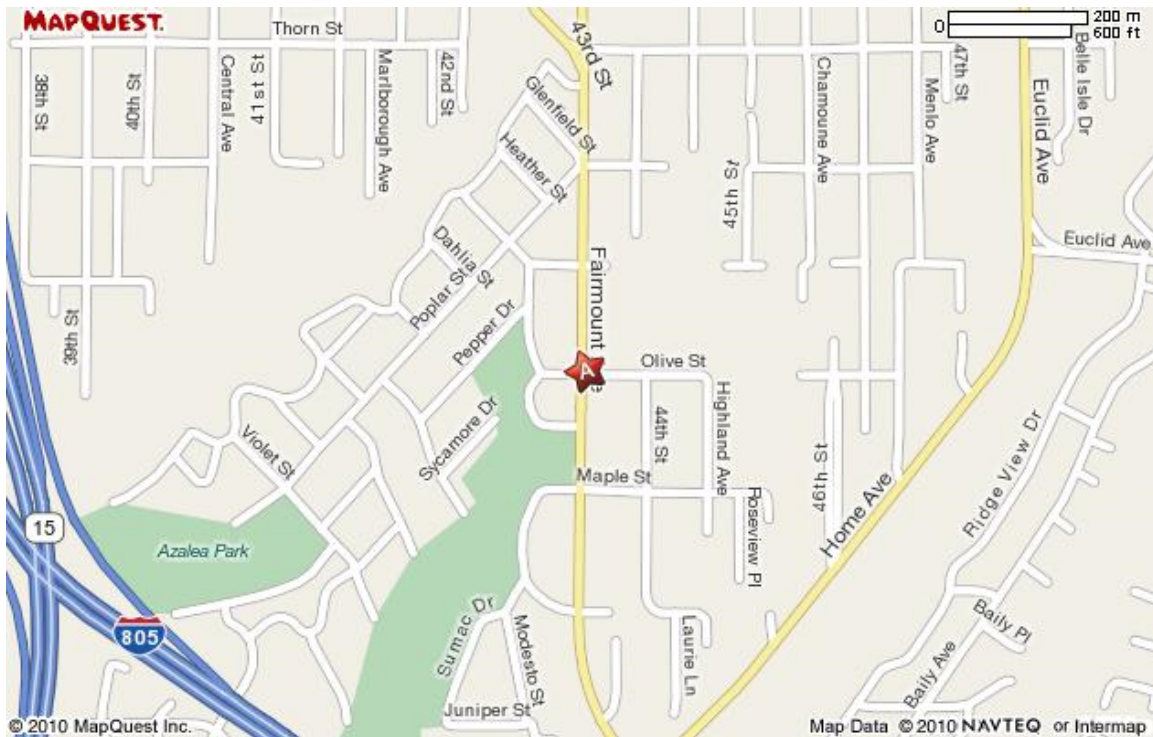

Walk the Watershed, Swan Canyon  
Hamilton Elementary School, 2807 Fairmount Ave, San Diego 92105  
Saturday, March 20<sup>th</sup> from 11AM – 2PM

#### DIRECTIONS

From I-5 South, merge onto I-8 East. Take the I-805 South, and exit Home Ave. Turn Left onto Home Ave. Turn Left onto Fairmount Ave. The event will be held at Hamilton Elementary School.